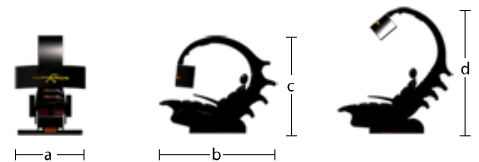

Battery Back-up

Protection Against Sudden Power Failure

Up to 30 minutes of Power Autonomy
Built-in Safe Shutdown Procedure

Dimensions

a = 44 1/2"

b = 75"

c = 61 3/4"

d = 83 1/2"