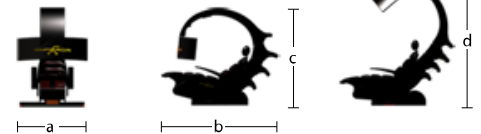

Battery Back-up

Protection against Sudden Power Failure

Up to 30 minutes of Power Autonomy
Built-in Safe Shutdown Procedure

Dimensions

a = 44 1/2"

b = 75"

c = 61 3/4"

d = 83 1/2"